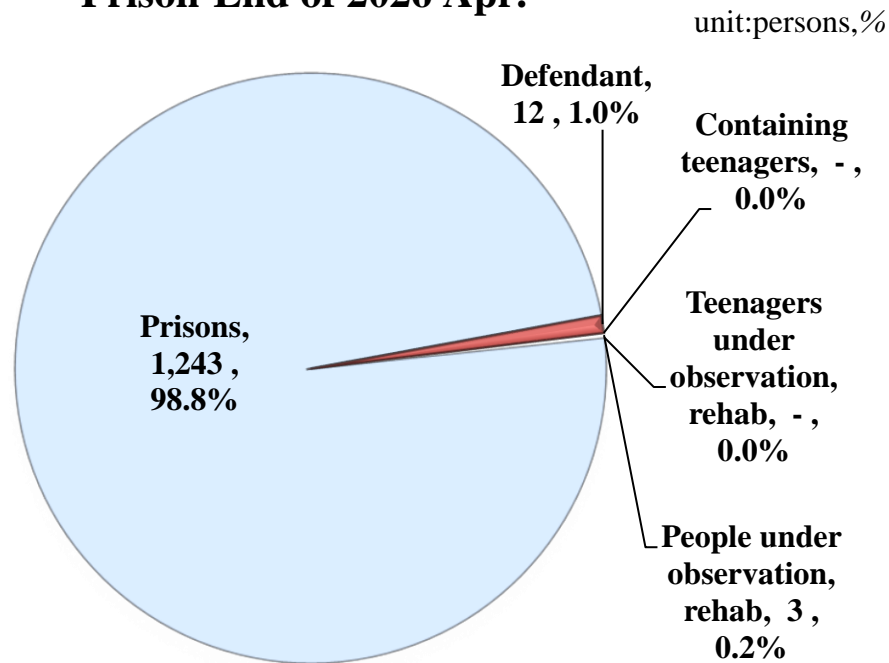

Penghu Prison, Agency of Corrections, Ministry of Justice

Number of inmates over the last five years by category

Unit:Persons

End of Year(Month)	Total	Prisons	Defendant	Containing teenagers	People under observation,rehab	Teenagers under observation,rehab
2021	1,156	1,148	5	-	3	-
2022	1,062	1,054	5	-	3	-
2023	1,009	1,002	1	-	6	-
2024	956	947	8	-	1	-
2025	1,205	1,184	15	-	6	-
2026 Apr.	1,258	1,243	12	-	3	-

Explanation :The above statistics are not include number of people contained temporarily.

Number of inmates in Penghu Prison-End of 2026 Apr.