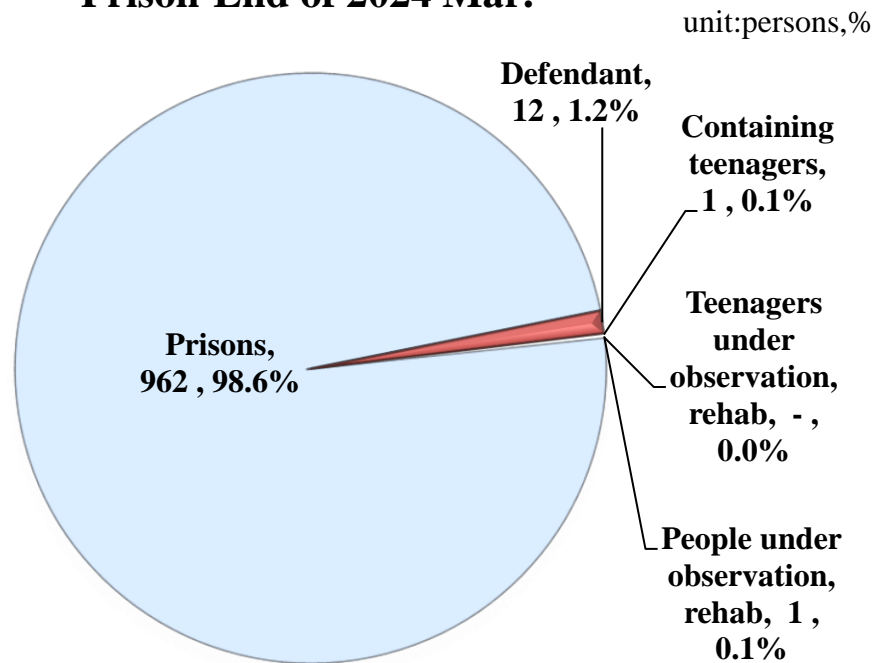

Penghu Prison, Agency of Corrections, Ministry of Justice

Number of inmates over the last five years by category

Unit:Persons

End of Year(Month)	Total	Prisons	Defendant	Containing teenagers	People under observation,rehab	Teenagers under observation,rehab
2019	1,690	1,639	44	1	6	-
2020	1,356	1,338	16	-	2	-
2021	1,156	1,148	5	-	3	-
2022	1,062	1,054	5	-	3	-
2023	1,009	1,002	1	-	6	-
2024 Mar.	976	962	12	1	1	-

Explanation :The above statistics are not include number of people contained temporarily.

Number of inmates in Penghu Prison-End of 2024 Mar.

Number of inmates over the last five years by category in Penghu Prison