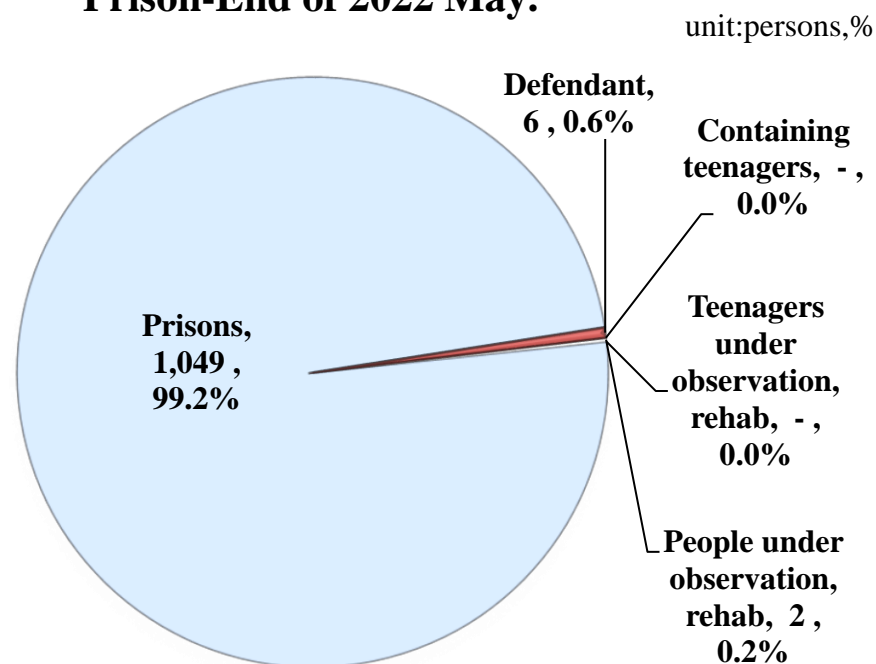

Penghu Prison ,Agency of Corrections , Ministry of Justice

Number of inmates over the last five years by category

Unit:Persons

End of Year(Month)	Total	Prisons	Defendant	Containing teenagers	People under observation,rehab	Teenagers under observation,rehab
2017	1,672	1,663	7	-	2	-
2018	1,664	1,648	16	-	-	-
2019	1,690	1,639	44	1	6	-
2020	1,356	1,338	16	-	2	-
2021	1,156	1,148	5	-	3	-
2022 May.	1,057	1,049	6	-	2	-

Explanation :The above statistics are not include number of people contained temporarily.

Number of inmates in Penghu Prison-End of 2022 May.

Number of inmates over the last five years by category in Penghu Prison