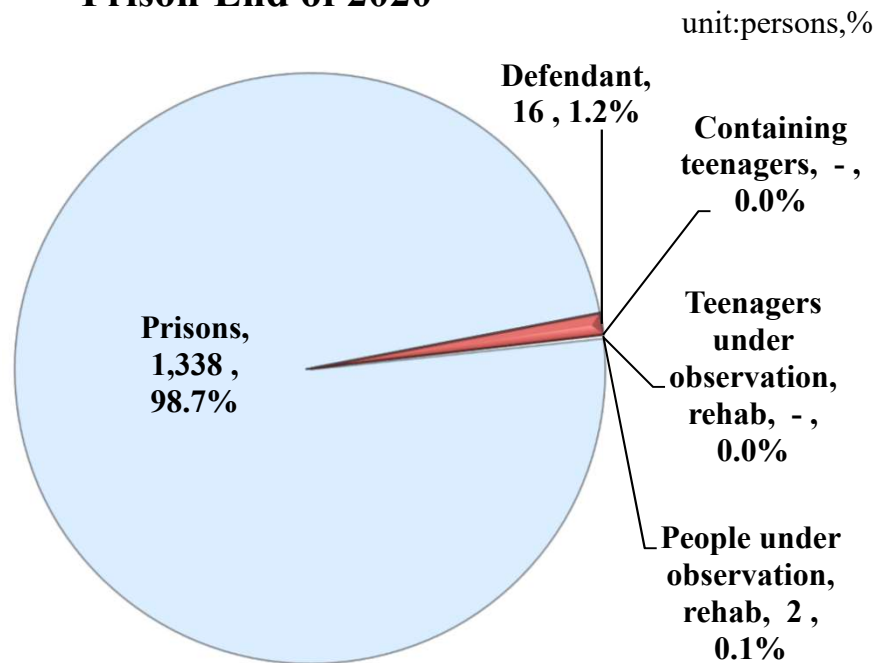

Penghu Prison ,Agency of Corrections , Ministry of Justice Number of inmates over the last five years by category

Unit:Persons

End of Yea(Month)	Total	Prisons	Defendant	Containing teenagers	People under observation,rehab	Teenagers under observation,rehab
2016	1,704	1,689	11	-	4	-
2017	1,672	1,663	7	-	2	-
2018	1,664	1,648	16	-	-	-
2019	1,690	1,639	44	1	6	-
2020	1,356	1,338	16	-	2	-

Explanation :The above statistics are not include number of people contained temporarily.

Number of inmates in Penghu Prison-End of 2020

Number of inmates over the last five years by category in Penghu Prison